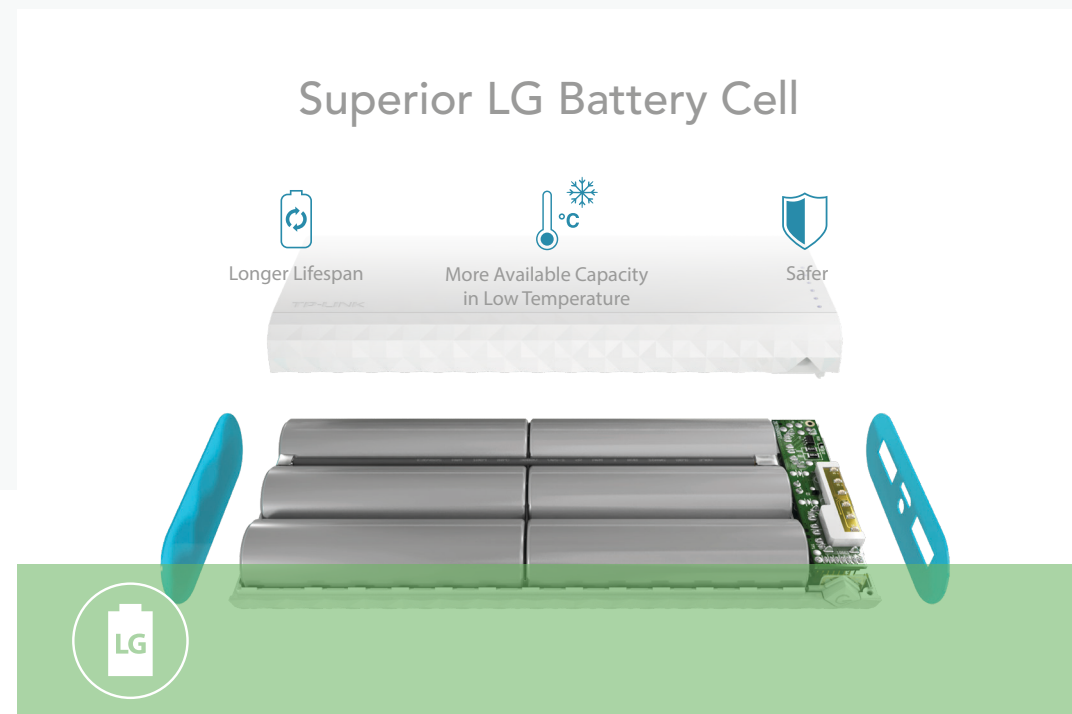

Superior
LG Battery

TP-LINK
Smart Charging

Ultra Fast Charging
and Recharging Speed

LED Flash Light

Completed Safety
Features

Features

Superior LG Battery Cell

All rechargeable batteries have a limited lifespan and the available capacity is to diminish in the cold weather.